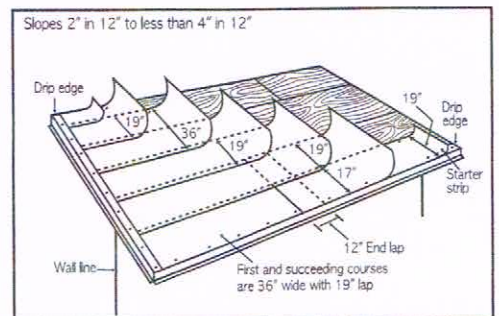

New!

INNOVATIONS FOR LIVING®

UnderGuard PRO™ Underlayment

Owens Corning™ Roofing System
The foundation for a better roofing system

Owens Corning's UnderGuard PRO™ underlayment provides a critical layer of protection beneath your shingles to help prevent moisture from reaching the roof deck. It's a vital part of a complete Owens Corning™ Roofing System.

• Easy to install – Helps to provide a safe walking surface for roofing professionals and can be installed over the various type of roof decks.

• Roof deck protection – Helps increasing flexibility and provides long-lasting durability while preventing water infiltration under shingles from wind-driven rain and other source.

standard slope

low slope