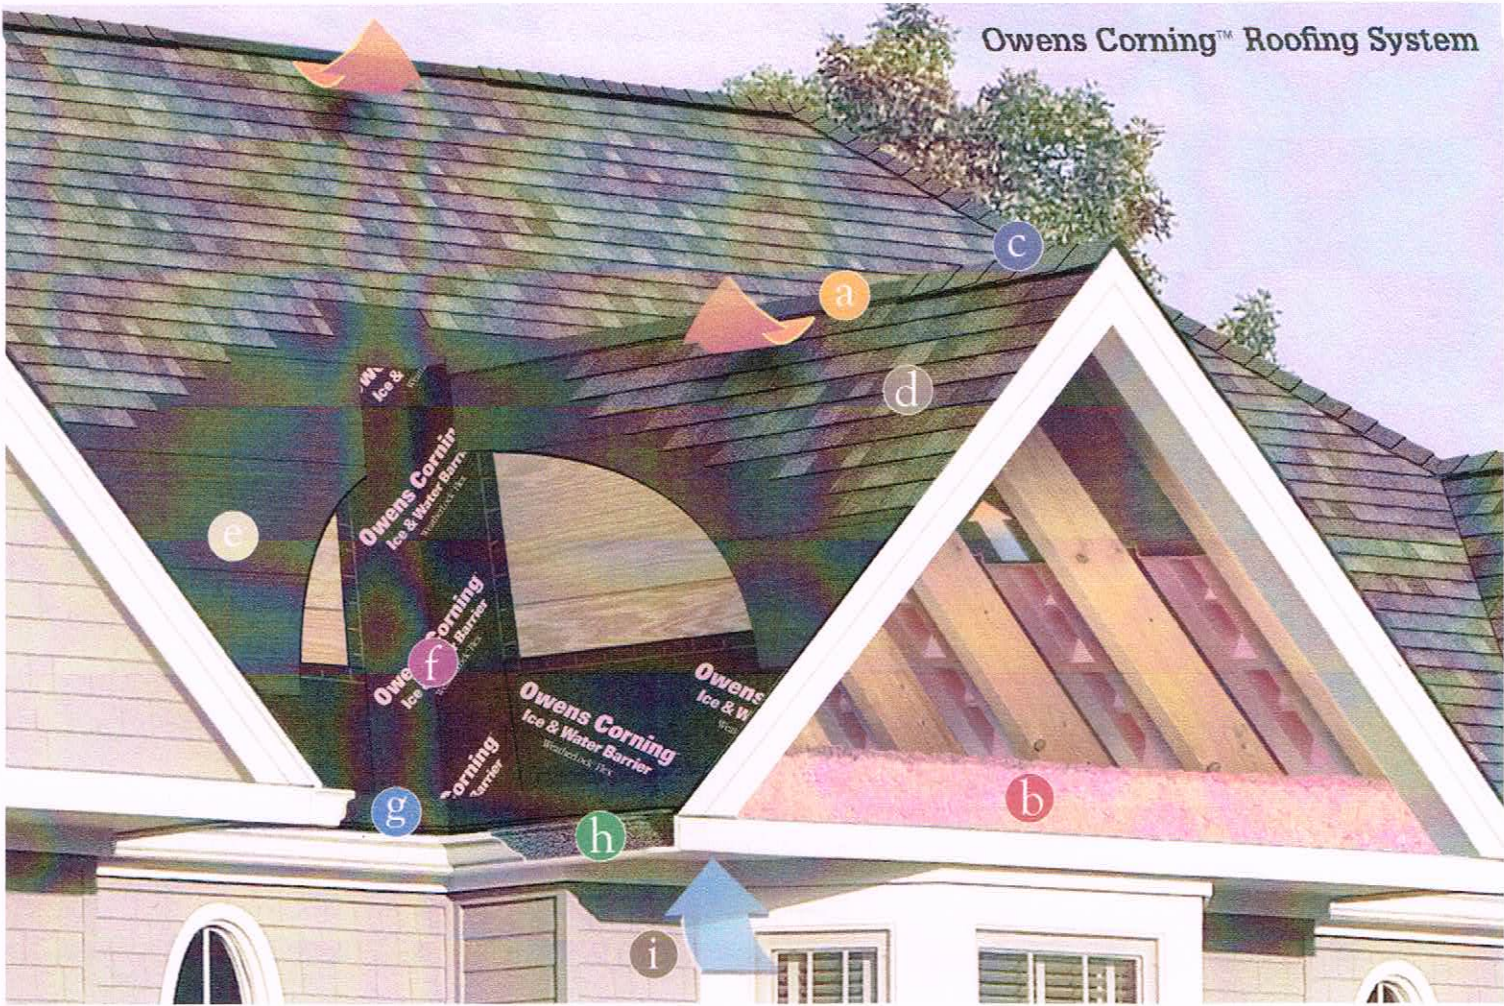

New!

INNOVATIONS FOR LIVING®

UnderGuard PRO™ Underlayment

Owens Corning™ Roofing System
The foundation for a better roofing system

Owens Corning's UnderGuard PRO™ underlayment provides a critical layer of protection beneath your shingles to help prevent moisture from reaching the roof deck. It's a vital part of a complete Owens Corning™ Roofing System.

• Easy to install – Helps to provide a safe walking surface for roofing professionals and can be installed over the various type of roof decks.

• Roof deck protection – Helps increasing flexibility and provides long-lasting durability while preventing water infiltration under shingles from wind-driven rain and other source.

standard slope

low slope

The essentials for a healthy roofing system.

It takes more than just shingles to create a high-performance roof. It requires a system of products working together. Owens Corning™ Roofing Essentials™ Accessory Products work with our shingles to make up a roofing system that helps provide maximum durability for your roof. And the most protection for your home.